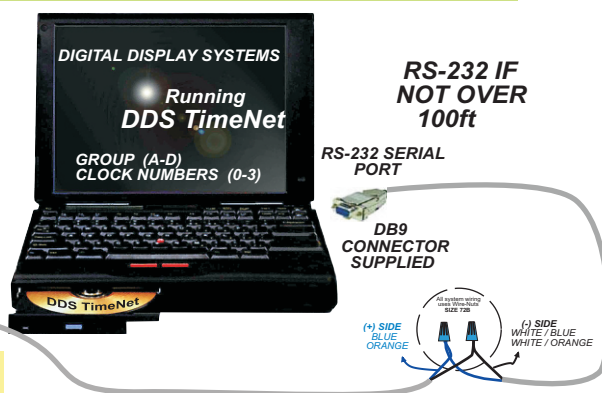

BTZ-42425-6EBR/DAC-6Y

SPECIFICATIONS

- TYPE: ----- DIGITAL and 15 CHARACTER **ALPHANUMERIC** in **(RED, GREEN, YELLOW or BLUE)**
- DISPLAY: ----- 4-DIGIT, 7 seg. **TIME in (RED, GREEN or BLUE)** and 15 LINE 5x7 LOCATION DISPLAY.
- CHARACTER HEIGHT: ----- 2.5" (63.5mm) HR / MIN 1.2" (30.48mm) **15 Character location display**
- VISIBILITY: ----- 85 Ft. (25.90 METERS)
- POWER REQUIREMENTS: -- 100-240V 47~63 Hz **(12vdc SWITCHING POWER SUPPLY).**
- FRAME: ----- ALUMINUM (BLACK ANODIZED FINISH)
- DIMENSIONS: ----- 12.25" x 96.25" x 1.38"
- WEIGHT: ----- 21.25 lbs.
- OPERATING TEMP.: ----- -17° TO 190° F
- HUMIDITY: ----- 0% TO 95% NON-CONDENSING
- OPERATING MODE: ----- 12 or 24 HR SELECTABLE and AUTOMATIC DAY LIGHTS.

1 SEC A YEAR ACCURATE (TCXO)

THE PC IS USED TO SET THE LOCATION DISPLAY AND TIME. THE CLOCK CAN RUN ON ITS OWN WITHOUT THE PC.

- 12 OR 24 HOUR FORMAT
- NON GLARE LENS
- SUPER BRIGHT LEDs
- ALUMINUM FRAME
- 10 YEAR LITHIUM BATTERY BACKUP **(Standard)**
- AUTOMATIC DAY LIGHT CORRECTION **(Standard)**
- ONE SEC A YEAR ACCURACY (TCXO) **(Standard)**

CALENDAR COLOR

- TYPE: ----- DIGITAL and 10 CHARACTER **Calendar in (RED, GREEN, YELLOW or BLUE)**
- DISPLAY: ----- 4-DIGIT, 7 seg. **TIME in (RED, GREEN or BLUE)**
- CHARACTER HEIGHT: ----- 2.5" (63.5mm) HR / MIN and 1.2" (30.48mm) Calendar
- VISIBILITY: ----- 85 Ft. (25.90 METERS)
- POWER REQUIREMENTS: -- 100-240V 47~63 Hz **(12vdc SWITCHING POWER SUPPLY).**
- FRAME: ----- ALUMINUM (BLACK ANODIZED FINISH)
- DIMENSIONS: ----- 12.25" x 96.25" x 1.38"
- WEIGHT: ----- 18.25 lbs.
- OPERATING TEMP.: ----- -17° TO 190° F
- HUMIDITY: ----- 0% TO 95% NON-CONDENSING
- OPERATING MODE: ----- 12 or 24 HR SELECTABLE and AUTOMATIC DAY LIGHTS.