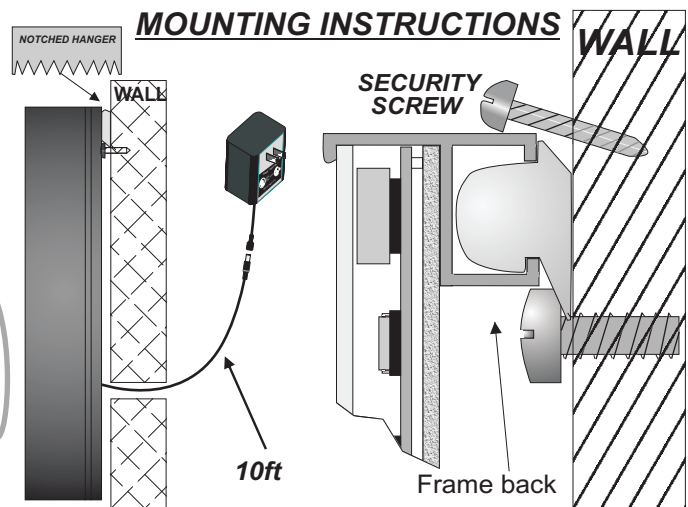

BTZ-42425-6EBR/DAC-6Y

SPECIFICATIONS

- TYPE: ----- DIGITAL and 15 CHARACTER **ALPHANUMERIC** in **(RED, GREEN, YELLOW or BLUE)**
- DISPLAY: ----- 4-DIGIT, 7 seg. **TIME in (RED, GREEN or BLUE)** and 15 LINE 5x7 LOCATION DISPLAY.
- CHARACTER HEIGHT: ----- 2.5" (63.5mm) HR / MIN 1.2" (30.48mm) **15 Character location display**
- VISIBILITY: ----- 85 Ft. (25.90 METERS)
- POWER REQUIREMENTS: -- 100-240V 47~63 Hz **(12vdc SWITCHING POWER SUPPLY).**
- FRAME: ----- ALUMINUM (BLACK ANODIZED FINISH)
- DIMENSIONS: ----- 12.25" x 96.25" x 1.38"
- WEIGHT: ----- 21.25 lbs.
- OPERATING TEMP.: ----- -17° TO 190° F
- HUMIDITY: ----- 0% TO 95% NON-CONDENSING
- OPERATING MODE: ----- 12 or 24 HR SELECTABLE and AUTOMATIC DAY LIGHTS.

1 SEC A YEAR ACCURATE (TCXO)

THE PC IS USED TO SET THE LOCATION DISPLAY AND TIME. THE CLOCK CAN RUN ON ITS OWN WITHOUT THE PC.

- 12 OR 24 HOUR FORMAT
- NON GLARE LENS
- SUPER BRIGHT LEDs
- ALUMINUM FRAME
- 10 YEAR LITHIUM BATTERY BACKUP **(Standard)**
- AUTOMATIC DAY LIGHT CORRECTION **(Standard)**
- ONE SEC A YEAR ACCURACY (TCXO) **(Standard)**