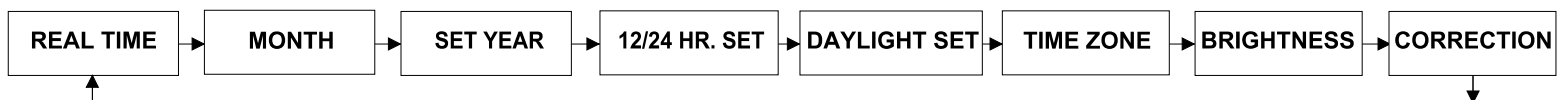

STEP 3: PRESS THE **(DISPLAY)** BUTTON, TO SET THE 12 OR 24 HOUR FORMAT. THE **(SET 2)** BUTTON SETS 12 OR 24 HOUR.

STEP 4: PRESS THE **(DISPLAY)** BUTTON, TO SET DAYLIGHT SAVING TIME. THE **(SET 2)** BUTTON ADVANCES. 0 = NO DAYLIGHT SAVING TIME.
1 = AUTOMATIC DAYLIGHT SAVING TIME. (USA)
* = OTHER COUNTRIES SEE CHART

STEP 5: PRESS THE **(DISPLAY)** BUTTON, TO SET THE ZONE. THE **(SET 2)** BUTTON ADVANCES THE ZONE. **SEE CHART FOR YOUR ZONES. NOTE: A 7 IS DISPLAYED ON THE FAR LEFT TO IDENTIFY THE ZONE REGISTER.**

STEP 6: PRESS THE **(DISPLAY)** BUTTON, TO SET THE BRIGHTNESS. THE **(SET 2)** BUTTON DECREASES BRIGHTNESS AND THE **(SET 1)** BUTTON INCREASES BRIGHTNESS. **(OPTION)**
NOTE: **A b IS DISPLAYED ON THE FAR LEFT TO IDENTIFY THIS REGISTER.**

STEP 7: PRESS THE **(DISPLAY)** BUTTON, TO SET THE TIME CORRECTION. THE **(SET 2)** BUTTON DECREASES THE CORRECTION AND THE **(SET 1)** BUTTON INCREASES THE CORRECTION. NOTE: **A c IS DISPLAYED ON THE FAR LEFT TO IDENTIFY THE REGISTER. THE NUMBER DISPLAYED IS IN SECONDS PER MONTH CORRECTION. A MINUS SIGN OVER THE c SUBTRACTS SECONDS PER MONTH.**

STEP 8: PRESS THE **(DISPLAY)** BUTTON, TO SET THE TIME. THE **(SET 2)** BUTTON ADVANCES THE HOUR AND THE **(SET 1)** BUTTON ADVANCES THE MINUTES.

NOTE: WHEN ADVANCING THE MINUTES, THE SECONDS ARE ZEROED.

TO SET THE TIME ONLY: THE **(SET 2)** BUTTON ADVANCES THE HOUR AND THE **(SET 1)** BUTTON ADVANCES THE MINUTES.

CORRECTION REGISTER DETAILED INSTRUCTIONS

THE CORRECTION REGISTER IS USED TO TRIM THE TIME KEEPING CRYSTAL, PLUS OR MINUS SECONDS OF A MONTH. TO AVOID CHASING THE CXR (CRYSTAL) THE MINIMUM CORRECTION INTERVAL SHOULD BE ONE MONTH, TWO MONTHS PREFERRED. WHEN IN THE CORRECTION REG. A SMALL C (c) OR A C- (c̄) IS DISPLAYED TO THE LEFT AND UP TO THREE DIGITS TO THE RIGHT. THE NUMBERS TO THE RIGHT REPRESENT SECONDS PER MONTH, THE (c) IS ADDING SECONDS AND THE (c̄) IS SUBTRACTING SECONDS. (MAXIMUM SETTING IS USUALLY 2 SEC + OR -)