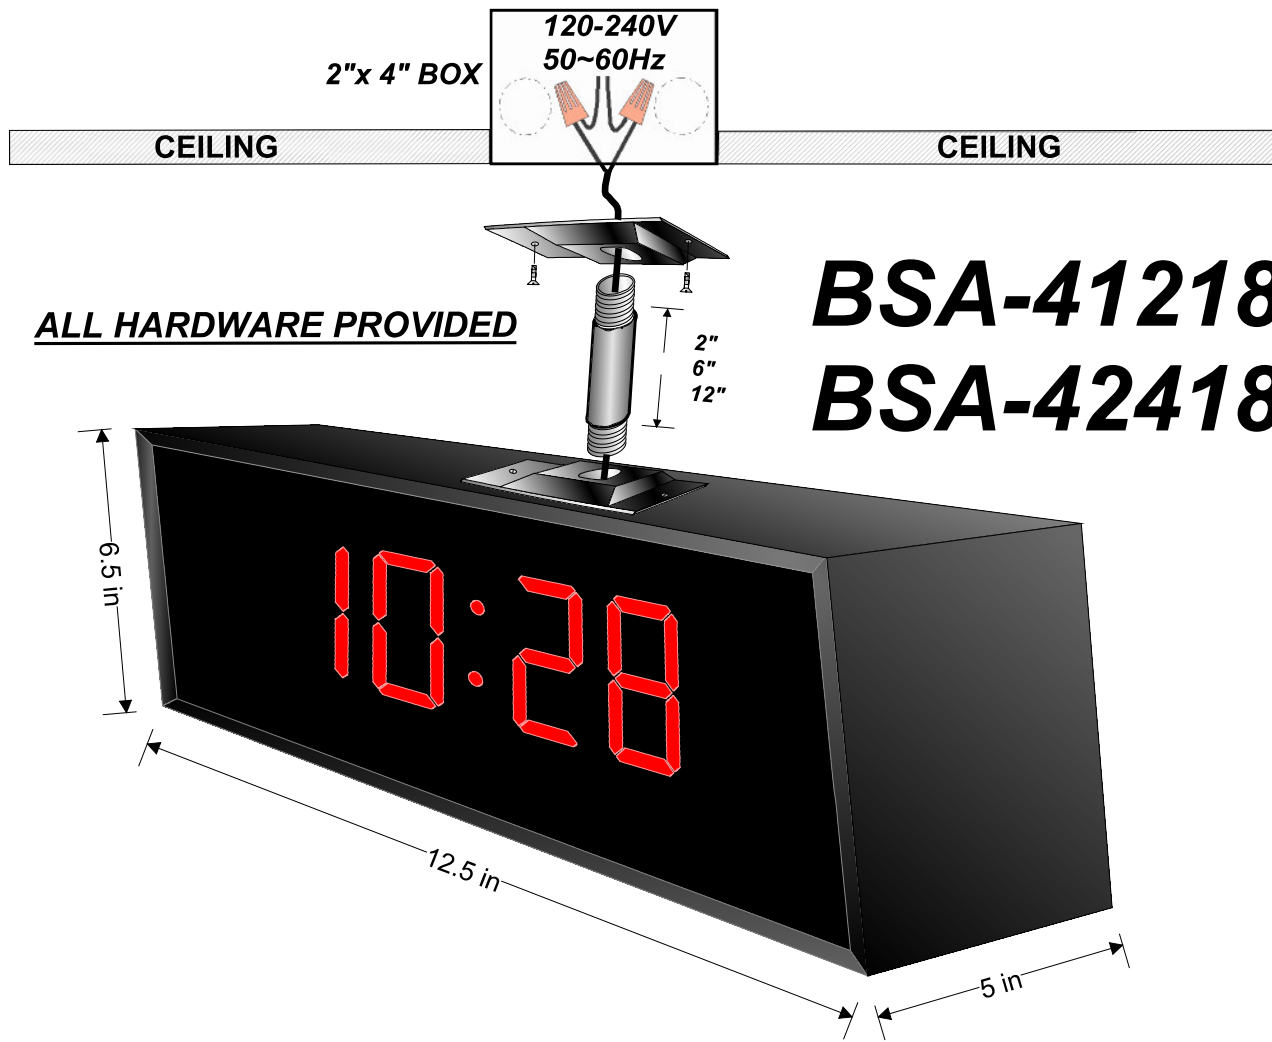

BACK-TO-BACK CEILING MOUNT

BSA-41218-2C
BSA-42418-2C

10 YEAR LITHIUM BATTERY BACKUP (Standard)
AUTOMATIC DAY LIGHT CORRECTION (Standard)
ONE SEC A YEAR ACCURACY (TCXO) (Standard)

ALL CLOCKS USE THE
DALLAS DS32 SERIES
RTC PARTS, AND OUR
FIRMWARE CONTROL,
TO GET THE ONE SEC
A YEAR ACCURACY.

SPECIFICATIONS

NEW 1 SEC YEAR ACCURATE (TCXO)

TYPE: ----- DIGITAL

DISPLAY: ----- 4-DIGIT, 7 SEGMENT RED SUPER BRIGHT LED

CHARACTER HEIGHT: ----- 1.8" (47.72 mm) HR./MIN.

VISIBILITY: ----- 75 Ft. (22.86 METERS)

POWER REQUIREMENTS: - 100-240V 50~60Hz (Internal Switching Power Supply)

FRAME: ----- ALUMINUM (BLACK ANODIZED FINISH)

DIMENSIONS: ----- 6.5" x 12.5" x 5"

WEIGHT: ----- 12.5 lbs.

OPERATING TEMP.: ----- -17° TO 190° F