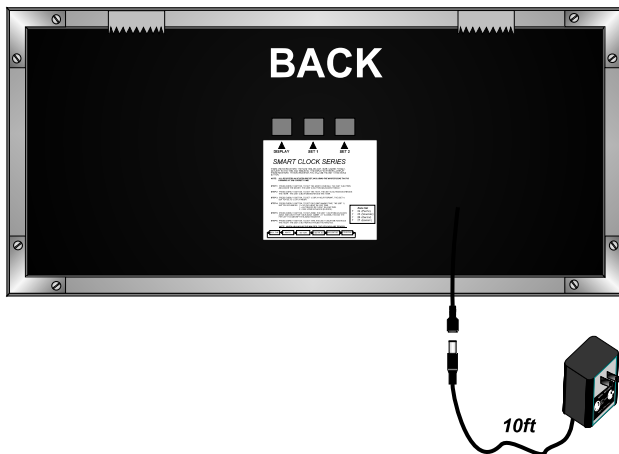

## SPECIFICATIONS

- TYPE: ----- DIGITAL
- DISPLAY: ----- 6-DIGIT, 7 SEGMENT RED SUPER BRIGHT LED
- CHARACTER HEIGHT: ----- 1.8" (45.72mm) HRS / MIN / SEC
- VISIBILITY: ----- 75 Ft. (22.86 METERS)
- POWER REQUIREMENTS: ----- 1.5 a AT 9 vac (wall plug in supplied).
- FRAME: ----- ALUMINUM (**BLACK ANODIZED FINISH**)
- DIMENSIONS: ----- 6.25" x 12.25" x 1.375"
- WEIGHT: ----- 4.25 lbs. **NEW 1 SEC A YEAR ACCURATE (TCXO)**
- OPERATING TEMP.: ----- -17° TO 190° F
- HUMIDITY: ----- 0% TO 95% NON-CONDENSING
- OPERATING MODE ----- 12 or 24hr with autotmatic daylight and 10 year batt. backup.

12 OR 24 HOUR FORMAT, NON-GLARE LENS, SUPER BRIGHT LEDS, ALUMINUM FRAME  
 10 YEAR LITHIUM BATTERY BACKUP (**Standard**)  
 AUTOMATIC DAY LIGHT CORRECTION (**Standard**)  
 ONE SEC A YEAR ACCURACY (TCXO) (**Standard**)