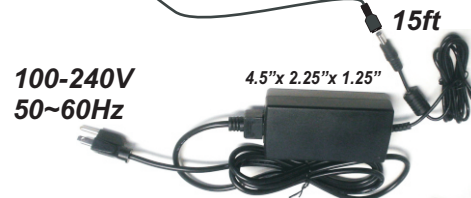

17:28

EASTERN

SPECIFICATIONS

BTZ-42425-5

- TYPE: ----- DIGITAL
- DISPLAY: ----- 4-DIGIT, 7 SEGMENT RED SUPER BRIGHT LED
- CHARACTER HEIGHT: ----- 2.5" (63.5 mm) HR./MIN.
- VISIBILITY: ----- 150 Ft. (45.72 METERS)
- POWER REQUIREMENTS: 100-240V 50~60Hz (12vdc Switching Transformer)
- FRAME: ----- ALUMINUM (BLACK ANODIZED FINISH)
- DIMENSIONS: ----- 7.25" x 70.25" x 1.375"
- WEIGHT: ----- 10.8 lbs.
- OPERATING TEMP.: ----- -17° TO 190° F
- HUMIDITY: ----- 0% TO 95% NON-CONDENSING
- OPERATING MODE: ----- SYNCHRONIZED ZONES.

ALL CLOCKS USE THE DALLAS DS32 SERIES RTC PARTS, AND OUR FIRMWARE CONTROL, TO GET THE ONE SEC A YEAR ACCURACY. **World's Most Accurate RTC**

Gold or Hot

1 SEC A YEAR ACCURATE (TCXO)

- 1.8", 2.5" and 4" DIGIT SIZE
- 12 OR 24 HOUR FORMAT
- 2 TO 24 ZONES
- NON GLARE LENS
- SUPER BRIGHT LEDS
- CUSTOM LETTERING TO YOUR SPECIFICATION
- ALUMINUM FRAME SURFACE MOUNT OR FLUSH
- 10 YEAR LITHIUM BATTERY BACKUP (Standard)
- AUTOMATIC DAY LIGHT CORRECTION (Standard)
- INFRARED REMOTE CONTROL (Standard)
- ONE SEC A YEAR ACCURACY (TCXO) (Standard)