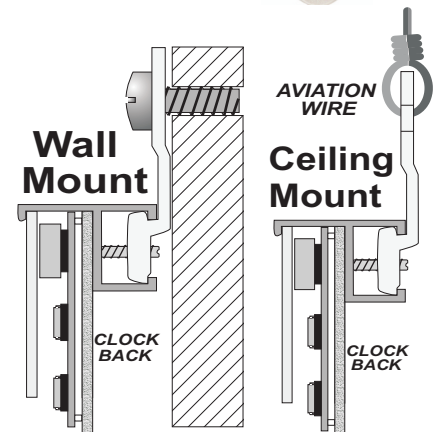

17:28

EASTERN

SPECIFICATIONS

BTZ-42425-5

- TYPE: ----- DIGITAL
- DISPLAY: ----- 4-DIGIT, 7 SEGMENT RED SUPER BRIGHT LED
- CHARACTER HEIGHT: ----- 2.5" (63.5 mm) HR./MIN.
- VISIBILITY: ----- 150 Ft. (45.72 METERS)
- POWER REQUIREMENTS: 100-240V 50~60Hz (12vdc Switching Transformer)
- FRAME: ----- ALUMINUM (BLACK ANODIZED FINISH)
- DIMENSIONS: ----- 7.25" x 70.25" x 1.375"
- WEIGHT: ----- 10.8 lbs.
- OPERATING TEMP.: ----- -17° TO 190° F
- HUMIDITY: ----- 0% TO 95% NON-CONDENSING
- OPERATING MODE: ----- SYNCHRONIZED ZONES.

ALL CLOCKS USE THE DALLAS DS32 SERIES RTC PARTS, AND OUR FIRMWARE CONTROL, TO GET THE ONE SEC A YEAR ACCURACY. **World's Most Accurate RTC**

Gold or Hot

1 SEC A YEAR ACCURATE (TCXO)

- 1.8", 2.5" and 4" DIGIT SIZE
- 12 OR 24 HOUR FORMAT
- 2 TO 24 ZONES
- NON GLARE LENS
- SUPER BRIGHT LEDS
- CUSTOM LETTERING TO YOUR SPECIFICATION
- ALUMINUM FRAME SURFACE MOUNT OR FLUSH
- 10 YEAR LITHIUM BATTERY BACKUP (Standard)
- AUTOMATIC DAY LIGHT CORRECTION (Standard)
- INFRARED REMOTE CONTROL (Standard)
- ONE SEC A YEAR ACCURACY (TCXO) (Standard)