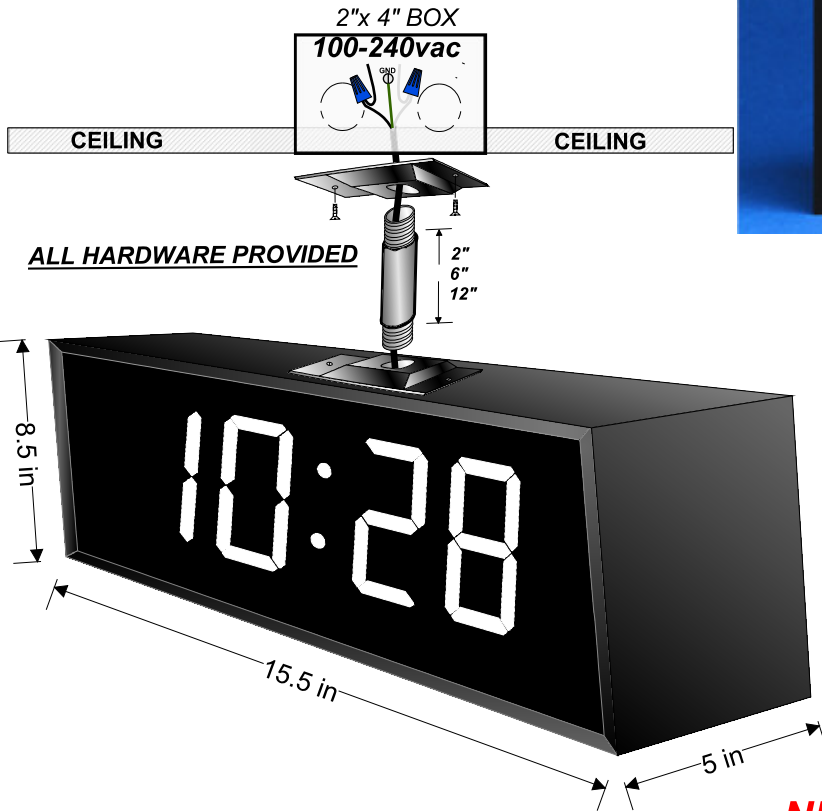

BACK TO BACK CEILING MOUNT

BSA-41240-2C BSA-42440-2C

ALL CLOCKS USE THE
DALLAS DS32 SERIES
RTC PARTS, AND OUR
FIRMWARE CONTROL,
TO GET THE ONE SEC
A YEAR ACCURACY.

NEW 1 SEC YEAR ACCURATE (TCXO)

SPECIFICATIONS

- TYPE:** ----- DIGITAL
- DISPLAY:** ----- 4-DIGIT, 7 SEGMENT RED SUPER BRIGHT LED
- CHARACTER HEIGHT:** ----- 4" (101.6 mm) HR. MIN.
- VISIBILITY:** ----- 250 Ft. (76.2 METERS)
- POWER REQUIREMENTS:**--- 100-240V 47~63Hz (**12V Internal Switching Power Supply**)
- FRAME:** ----- ALUMINUM (**BLACK ANODIZED FINISH**)
- DIMENSIONS:** ----- 8.5" x 15.5" x 5"
- WEIGHT:** ----- 14.25 lbs.
- OPERATING TEMP.:** ----- -17° TO 182° F
- HUMIDITY:** ----- 0% TO 95% NON-CONDENSING
- OPERATING MODE:**----- 12 or 24 HOUR SELECTABLE, AUTOMATIC DAY LIGHT

12 OR 24 HOUR FORMAT, NON-GLARE LENS, SUPER BRIGHT LEDS, ALUMINUM FRAME
 10 YEAR LITHIUM BATTERY BACKUP (**Standard**)
 AUTOMATIC DAY LIGHT CORRECTION (**Standard**)
 ONE SEC A YEAR ACCURACY (TCXO) (**Standard**)