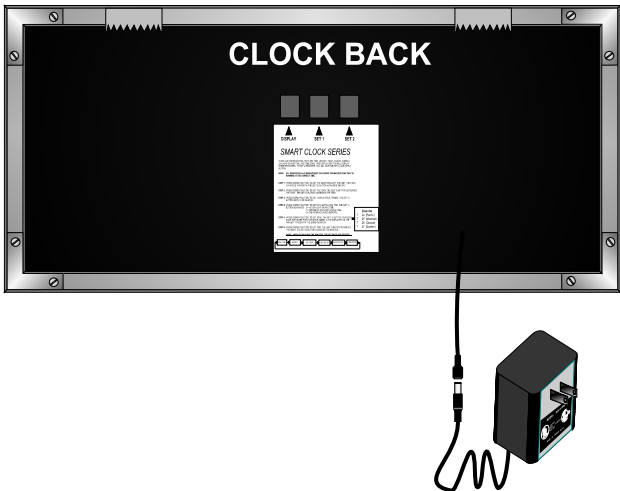

BSA-61225
BSA-62425

SPECIFICATIONS

- TYPE:** ----- DIGITAL
- DISPLAY:** ----- 6-DIGIT, 7 SEGMENT RED SUPER BRIGHT LED
- CHARACTER HEIGHT:** ----- 2.5" (63.5 mm) HR./MIN. 1.8" (45.72mm) SEC.
- VISIBILITY:** ----- 150 Ft. (45.72 METERS)
- POWER REQUIREMENTS:** 1400 ma AT 9 VAC (**TRANSFORMER SUPPLIED**).
- FRAME:** ----- ALUMINUM (BLACK ANODIZED FINISH)
- DIMENSIONS:** ----- 6.25" x 18.25" x 1.375"
- WEIGHT:** ----- 4.5 lbs.
- OPERATING TEMP.:** ----- -17° TO 190° F
- HUMIDITY:** ----- 0% TO 95% NON-CONDENSING
- OPERATING MODE:** ----- 12 or 24 HOUR SELECTABLE, AUTOMATIC DAY LIGHT AND 10 YEAR LITHIUM BATTERY.

12 OR 24 HOUR FORMAT, NON-GLARE LENS, SUPER BRIGHT LEDS, ALUMINUM FRAME
 10 YEAR LITHIUM BATTERY BACKUP (Standard)
 AUTOMATIC DAY LIGHT CORRECTION (Standard)
 ONE SEC A YEAR ACCURACY (TCXO) (Standard)

NEW 1 SEC A YEAR ACCURATE (TCXO)

ALL CLOCKS US THE DALLAS DS32 SERIES RTC PARTS, AND OUR FIRMWARE CONTROL, TO GET THE ONE SEC A YEAR ACCURACY.