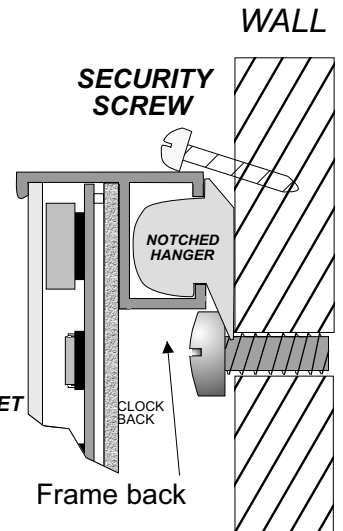

SPECIFICATIONS

DSA-42470-R

- TYPE: ----- DIGITAL
- DISPLAY: ----- 4-DIGIT, 7 SEGMENT LED (**RED SUPER BRIGHT**)
- CHARACTER HEIGHT: ----- 7" (177.8mm) HR / MIN
- VISIBILITY: ----- 500 + Ft. (152.4 Meters)
- POWER REQUIREMENTS: -- 100-240V 50~60Hz (**12vdc Switching Power Supply**)
- FRAME: ----- ALUMINUM (BLACK ANODIZED FINISH)
- DIMENSIONS: ----- 12.25" x 28.25" x 1.35"
- WEIGHT: ----- 10 lbs. **NEW 1 SEC A YEAR ACCURATE (TCXO)**
- OPERATING TEMP.: ----- -17° TO 195° F
- HUMIDITY: ----- 0% TO 95% NON-CONDENSING

MOUNTING INSTRUCTIONS

DSA-42470-G

SPECIFICATIONS

TYPE: -----	DIGITAL
DISPLAY: -----	4-DIGIT, 7 SEGMENT LED (GREEN SUPER BRIGHT)
CHARACTER HEIGHT: -----	7" (177.8mm) HR / MIN
VISIBILITY: -----	500 + Ft. (152.4 Meters)
POWER REQUIREMENTS: --	100-240V 50~60Hz (12vdc Switching Power Supply)
FRAME: -----	ALUMINUM (BLACK ANODIZED FINISH)
DIMENSIONS: -----	12.25" x 28.25" x 1.35"
WEIGHT: -----	10 lbs.
OPERATING TEMP.: -----	-17° TO 195° F NEW 1 SEC A YEAR ACCURATE (TCXO)
HUMIDITY: -----	0% TO 95% NON-CONDENSING

ALL CLOCKS US THE DALLAS DS32 SERIES RTC PARTS, AND OUR FIRMWARE CONTROL, TO GET THE ONE SEC A YEAR ACCURACY.

NOTCHED / EYELET HANGERS AND WALL TRANSFORMER ARE STANDARD

MOUNTING INSTRUCTIONS

- 12 OR 24 HOUR FORMAT
- NON GLARE LENS
- SUPER BRIGHT LEDS
- ALUMINUM FRAME