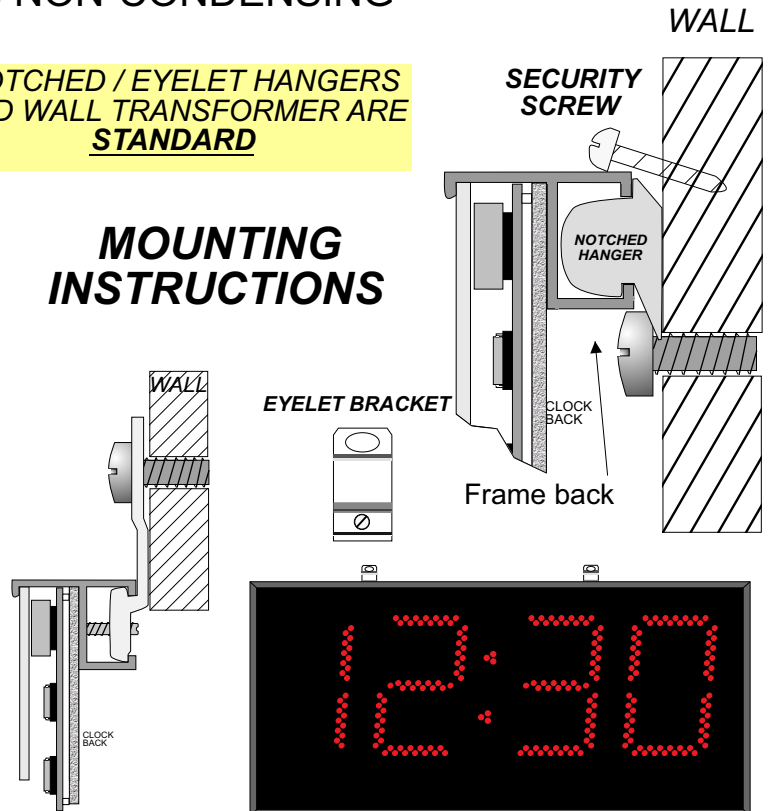

SPECIFICATIONS

DSA-42470-R

- TYPE: ----- DIGITAL
- DISPLAY: ----- 4-DIGIT, 7 SEGMENT LED (**RED SUPER BRIGHT**)
- CHARACTER HEIGHT: ----- 7" (177.8mm) HR / MIN
- VISIBILITY: ----- 500 + Ft. (152.4 Meters)
- POWER REQUIREMENTS: -- 100-240V 50~60Hz (**12vdc Switching Power Supply**)
- FRAME: ----- ALUMINUM (BLACK ANODIZED FINISH)
- DIMENSIONS: ----- 12.25" x 28.25" x 1.35"
- WEIGHT: ----- 10 lbs. **NEW 1 SEC A YEAR ACCURATE (TCXO)**
- OPERATING TEMP.: ----- -17° TO 195° F
- HUMIDITY: ----- 0% TO 95% NON-CONDENSING

ALL CLOCKS US THE DALLAS DS32 SERIES RTC PARTS, AND OUR FIRMWARE CONTROL, TO GET THE ONE SEC A YEAR ACCURACY.

Cold or Hot
World's Most Accurate RTC

NOTCHED / EYELET HANGERS AND WALL TRANSFORMER ARE STANDARD

MOUNTING INSTRUCTIONS

DSA-42470-G

SPECIFICATIONS

TYPE: -----	DIGITAL
DISPLAY: -----	4-DIGIT, 7 SEGMENT LED (GREEN SUPER BRIGHT)
CHARACTER HEIGHT: -----	7" (177.8mm) HR / MIN
VISIBILITY: -----	500 + Ft. (152.4 Meters)
POWER REQUIREMENTS: --	100-240V 50~60Hz (12vdc Switching Power Supply)
FRAME: -----	ALUMINUM (BLACK ANODIZED FINISH)
DIMENSIONS: -----	12.25" x 28.25" x 1.35"
WEIGHT: -----	10 lbs.
OPERATING TEMP.: -----	-17° TO 195° F NEW 1 SEC A YEAR ACCURATE (TCXO)
HUMIDITY: -----	0% TO 95% NON-CONDENSING

ALL CLOCKS US THE DALLAS DS32 SERIES RTC PARTS, AND OUR FIRMWARE CONTROL, TO GET THE ONE SEC A YEAR ACCURACY.

NOTCHED / EYELET HANGERS AND WALL TRANSFORMER ARE STANDARD

MOUNTING INSTRUCTIONS

- 12 OR 24 HOUR FORMAT
- NON GLARE LENS
- SUPER BRIGHT LEDS
- ALUMINUM FRAME