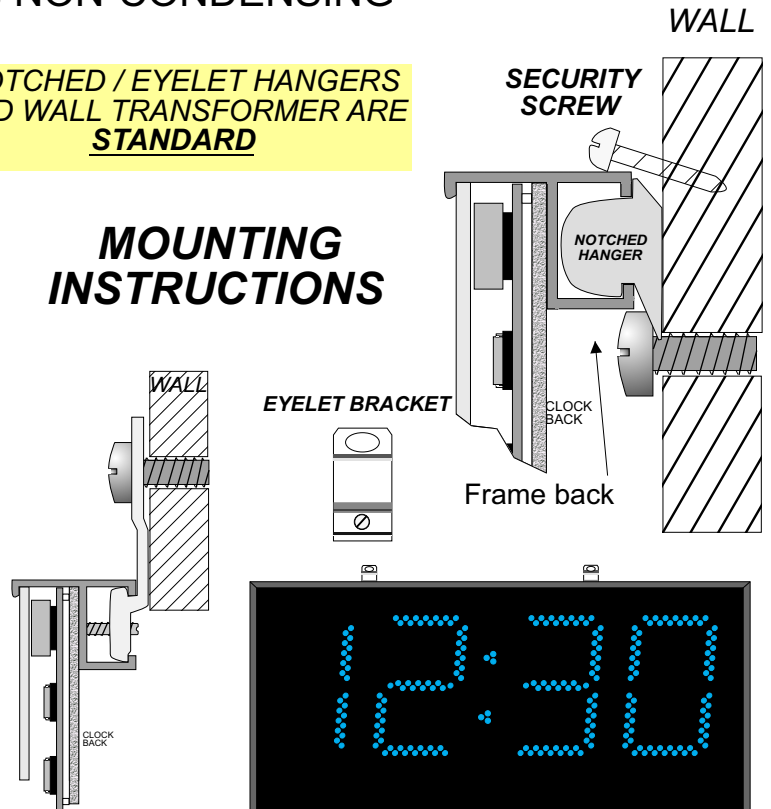

SPECIFICATIONS

DSA-42470-R

- TYPE: ----- DIGITAL
- DISPLAY: ----- 4-DIGIT, 7 SEGMENT LED (**RED SUPER BRIGHT**)
- CHARACTER HEIGHT: ----- 7" (177.8mm) HR / MIN
- VISIBILITY: ----- 500 + Ft. (152.4 Meters)
- POWER REQUIREMENTS: -- 100-240V 50~60Hz (**12vdc Switching Power Supply**)
- FRAME: ----- ALUMINUM (BLACK ANODIZED FINISH)
- DIMENSIONS: ----- 12.25" x 28.25" x 1.35"
- WEIGHT: ----- 10 lbs. **NEW 1 SEC A YEAR ACCURATE (TCXO)**
- OPERATING TEMP.: ----- -17° TO 195° F
- HUMIDITY: ----- 0% TO 95% NON-CONDENSING

MOUNTING INSTRUCTIONS

DSA-42470-G

SPECIFICATIONS

TYPE: -----	DIGITAL
DISPLAY: -----	4-DIGIT, 7 SEGMENT LED (GREEN SUPER BRIGHT)
CHARACTER HEIGHT: -----	7" (177.8mm) HR / MIN
VISIBILITY: -----	500 + Ft. (152.4 Meters)
POWER REQUIREMENTS: --	100-240V 50~60Hz (12vdc Switching Power Supply)
FRAME: -----	ALUMINUM (BLACK ANODIZED FINISH)
DIMENSIONS: -----	12.25" x 28.25" x 1.35"
WEIGHT: -----	10 lbs.
OPERATING TEMP.: -----	-17° TO 195° F NEW 1 SEC A YEAR ACCURATE (TCXO)
HUMIDITY: -----	0% TO 95% NON-CONDENSING

- 10 YEAR LITHIUM BATTERY BACKUP (**Standard**)
- AUTOMATIC DAY LIGHT CORRECTION (**Standard**)
- ONE SEC A YEAR ACCURACY (TCXO) (**Standard**)

SPECIFICATIONS

DSA-42470-B

- TYPE: ----- DIGITAL
- DISPLAY: ----- 4-DIGIT, 7 SEGMENT LED (**BLUE SUPER BRIGHT**)
- CHARACTER HEIGHT: ----- 7" (177.8mm) HR / MIN
- VISIBILITY: ----- 500 + Ft. (152.4 Meters)
- POWER REQUIREMENTS: -- 100-240V 50~60Hz (**12vdc Switching Power Supply**)
- FRAME: ----- ALUMINUM (BLACK ANODIZED FINISH)
- DIMENSIONS: ----- 12.25" x 28.25" x 1.35"
- WEIGHT: ----- 10 lbs. **NEW 1 SEC A YEAR ACCURATE (TCXO)**
- OPERATING TEMP.: ----- -17° TO 195° F
- HUMIDITY: ----- 0% TO 95% NON-CONDENSING

ALL CLOCKS US THE DALLAS DS32 SERIES RTC PARTS, AND OUR FIRMWARE CONTROL, TO GET THE ONE SEC A YEAR ACCURACY.

World's Most Accurate RTC

NOTCHED / EYELET HANGERS AND WALL TRANSFORMER ARE STANDARD

MOUNTING INSTRUCTIONS