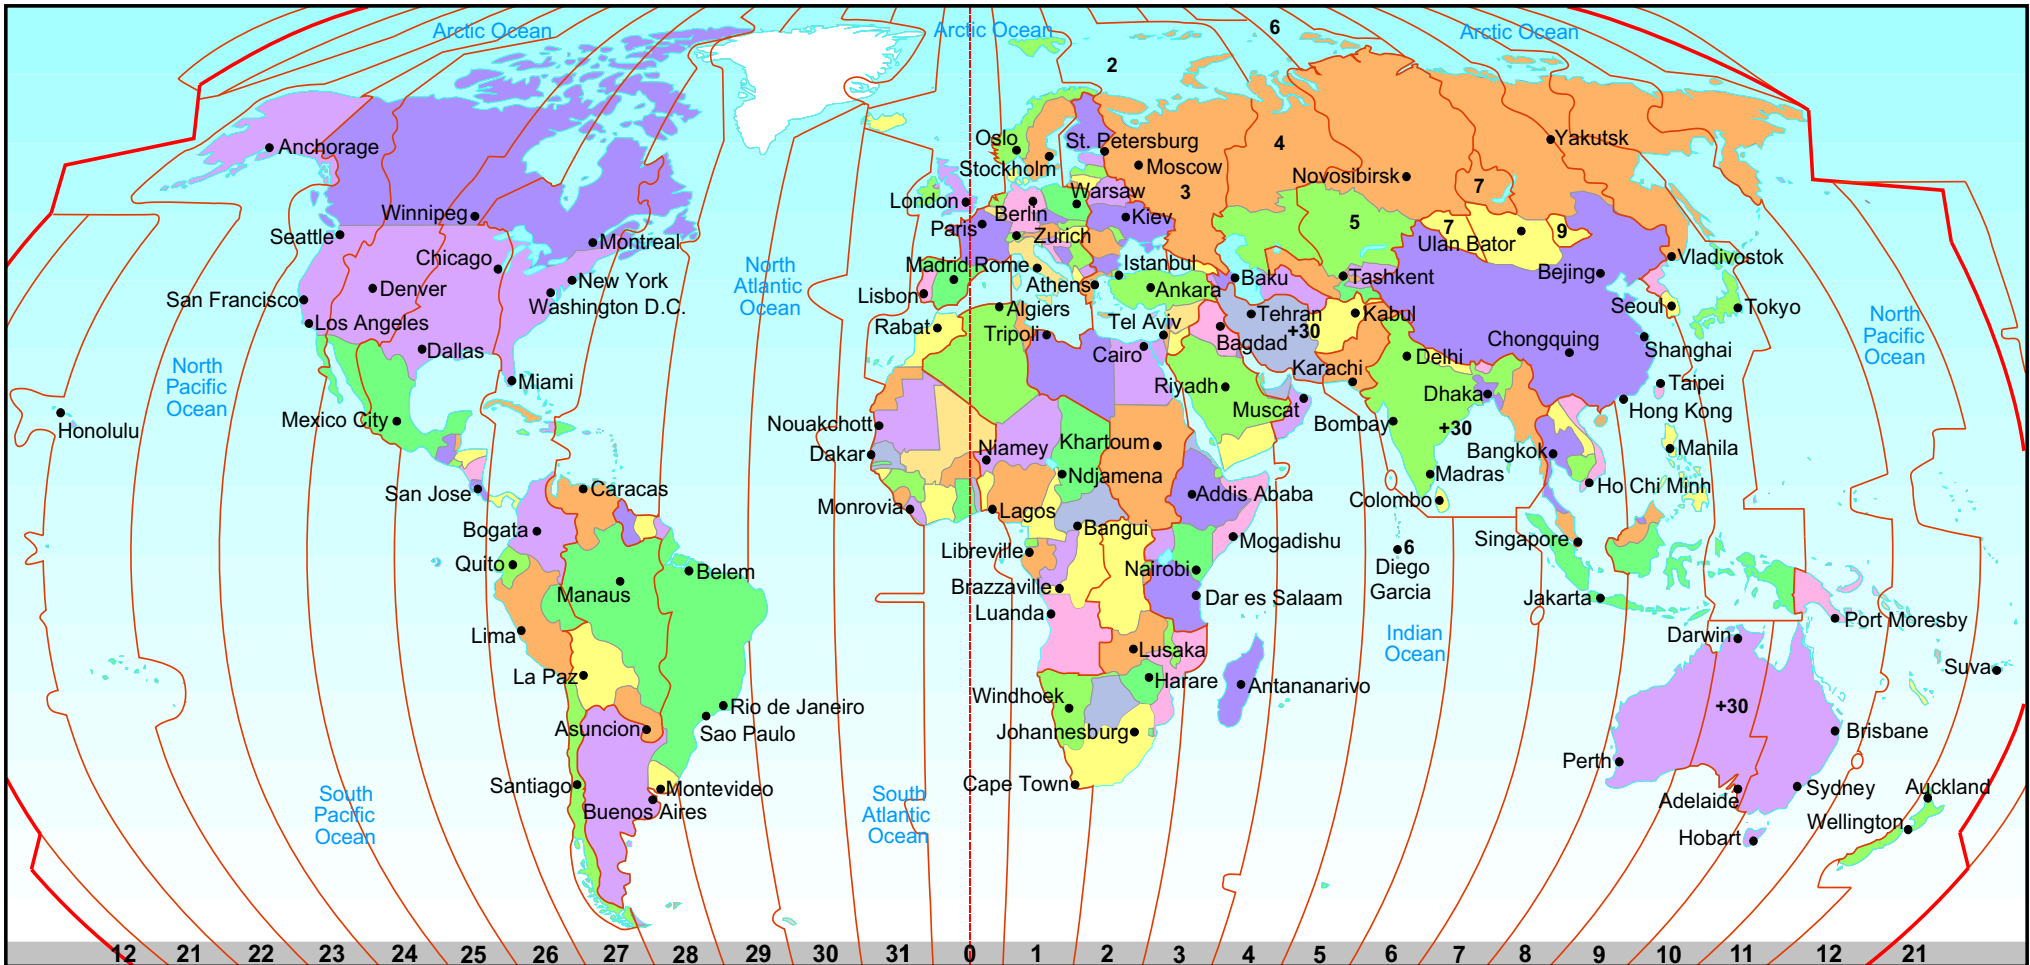

CORRECTION REGISTER DETAILED INSTRUCTIONS

THE CORRECTION REGISTER IS USED TO TRIM THE TIME KEEPING CRYSTAL, PLUS OR MINUS SECONDS OF A MONTH . TO AVODE CHASING THE CXR (CRYSTAL) THE MINIMUM CORRECTION INTERVAL SHOULD BE ONE MONTH, TWO MONTHS PREFERRED. WHEN IN THE CORRECTION REG. A SMALL C (c) OR A C- (c̄) IS DISPLAYED TO THE LEFT AND UP TO THREE DIGITS TO THE RIGHT. THE NUMBERS TO THE RIGHT REPRESENT SECONDS PER MONTH, THE (c) IS ADDING SECONDS AND THE (c̄) IS SUBTRACTING SECONDS. (MAXIMUM SETTING IS USUALLY 2 SEC + OR -)